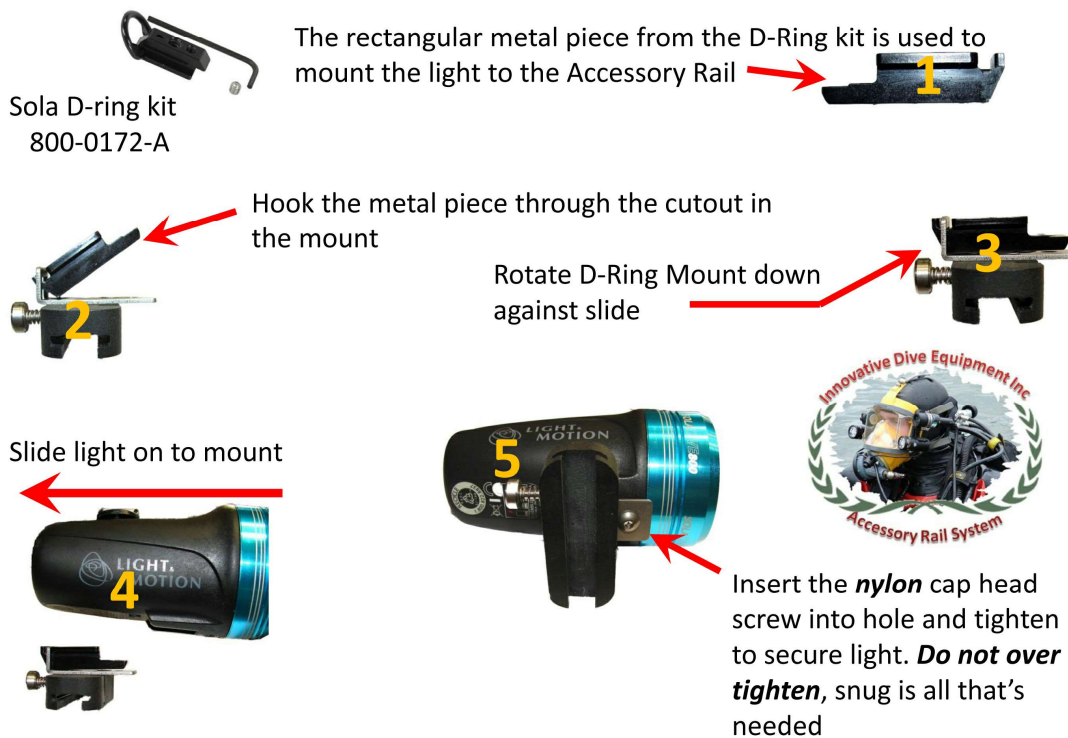

Mounting Instruction's for the SOLA LED Light

Mounting Instruction's for the SOLA LED Light

Innovative Dive Equipment

SOLA Light Mount
(Metal part only)

100-10

Innovative Dive Equipment

SOLA Light Mount
(Metal mount only)